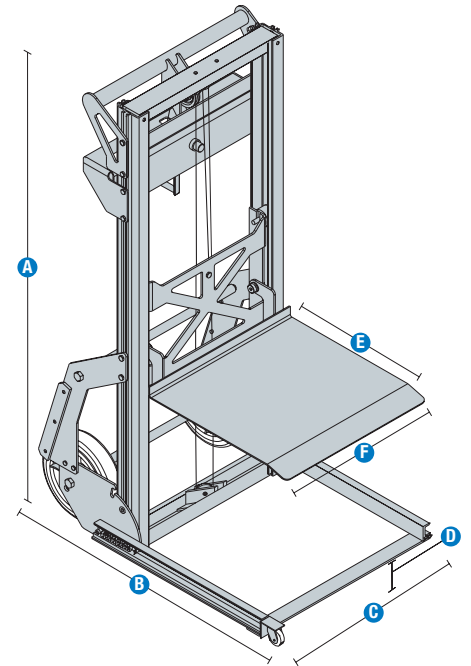

Genie® Load Lifter™ LL™ 5.5

Specifications

Models	Load Lifter		
Measurements	US	Metric	
A Height - stowed	3 ft 9 in	1.14 m	
Height - platform max.	5 ft 7 in	1.70 m	
B Standard base Length - stowed	1 ft 3 in	0.38 m	
C Standard base Length - operating	2 ft 8 in	0.81 m	
Productivity			
Load capacity	200 lb	91 kg	
D Load height min.	2 in	0.05 m	
Ground clearance - center	0.75 in	0.02 m	
E Load platform length	1 ft 2 in	0.36 m	
F Load platform width	1 ft 4.75 in	0.43 m	
Power			
Average cranks - per length unit	Standard winch - carriage moving	4.8/ ft	15.6/m
	Standard winch - mast moving	2.0/ft	6.6/m
Weight and Floor Loading			
Weight	58 lb	26 kg	

Genie® Load Lifter™ LL™ 5.5

SKU: Standard Model

- **LL000001A00002:** Load Lifter LL 5.5

* Build to Order

Option availability		S	S+	BtO
Chassis	Foot-release brake			○
	Portable compact design for easy transport and storage	✓	✓	✓
	Rolls easily through single door	✓	✓	✓
	Stair glides for easy handling on stairs	✓	✓	✓
Mast	200lb/90kg load capacity	✓	✓	✓
	5ft 7in/1.7m lifting height	✓	✓	✓
	Beveled aluminum platform for easy loading	✓	✓	✓
	Compact folding design for easy storage	✓	✓	✓
	Cushioned neoprene hand grip	✓	✓	✓
	High strength aircraft quality cables	✓	✓	✓
	Lightweight design for easy transport	✓	✓	✓
	Quiet high-speed winch	✓	✓	✓
	Reversible winch handle for easy storage	✓	✓	✓
	Transport carriage lock	✓	✓	✓
Wheels	8in/20.32cm pneumatic rear wheels			○
	8in/20.32cm solid non-marking wheels	✓	✓	✓
	Non-marking front swivel casters			○

- S Standard
- S+ Standard +
- BtO Build to Order
- ✓ Standard Features
- Options

Quick Setup

Truck Portable

Lightweight

Genie Genuine Accessories⁽¹⁾

(1) More accessories available from Genie Genuine Parts.